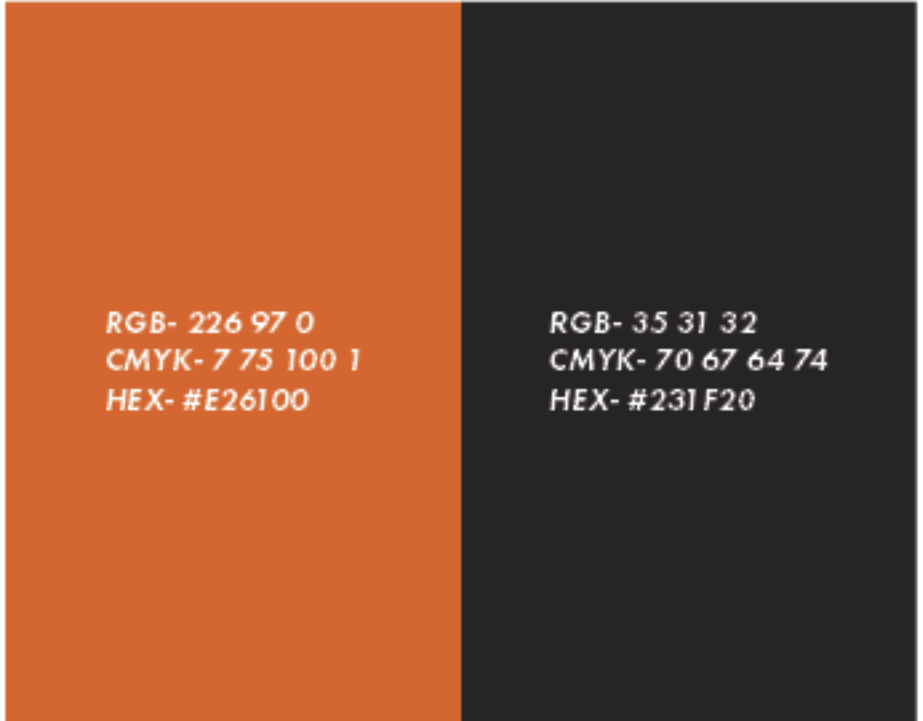

XERSET

The logo features a stylized 'X' formed by two overlapping curved lines. The word 'ERSET' is written in a bold, italicized, sans-serif font, positioned to the right of the 'X'.

XERSET

The logo features a stylized 'X' formed by two overlapping curved lines. The word 'ERSET' is written in a bold, italicized, sans-serif font, positioned to the right of the 'X'.

RGB- 226 97 0
CMYK- 7 75 100 1
HEX- #E26100

RGB- 35 31 32
CMYK- 70 67 64 74
HEX- #231F20

Futura PT Heavy Oblique

1234567890
~!@#\$%^&*()
abcdefghijklmnopqrstuvwxyz
ABCDEFGHIJKLMNOPQRSTUVWXYZ

ex·er·set

A fitness brand based on motivation.